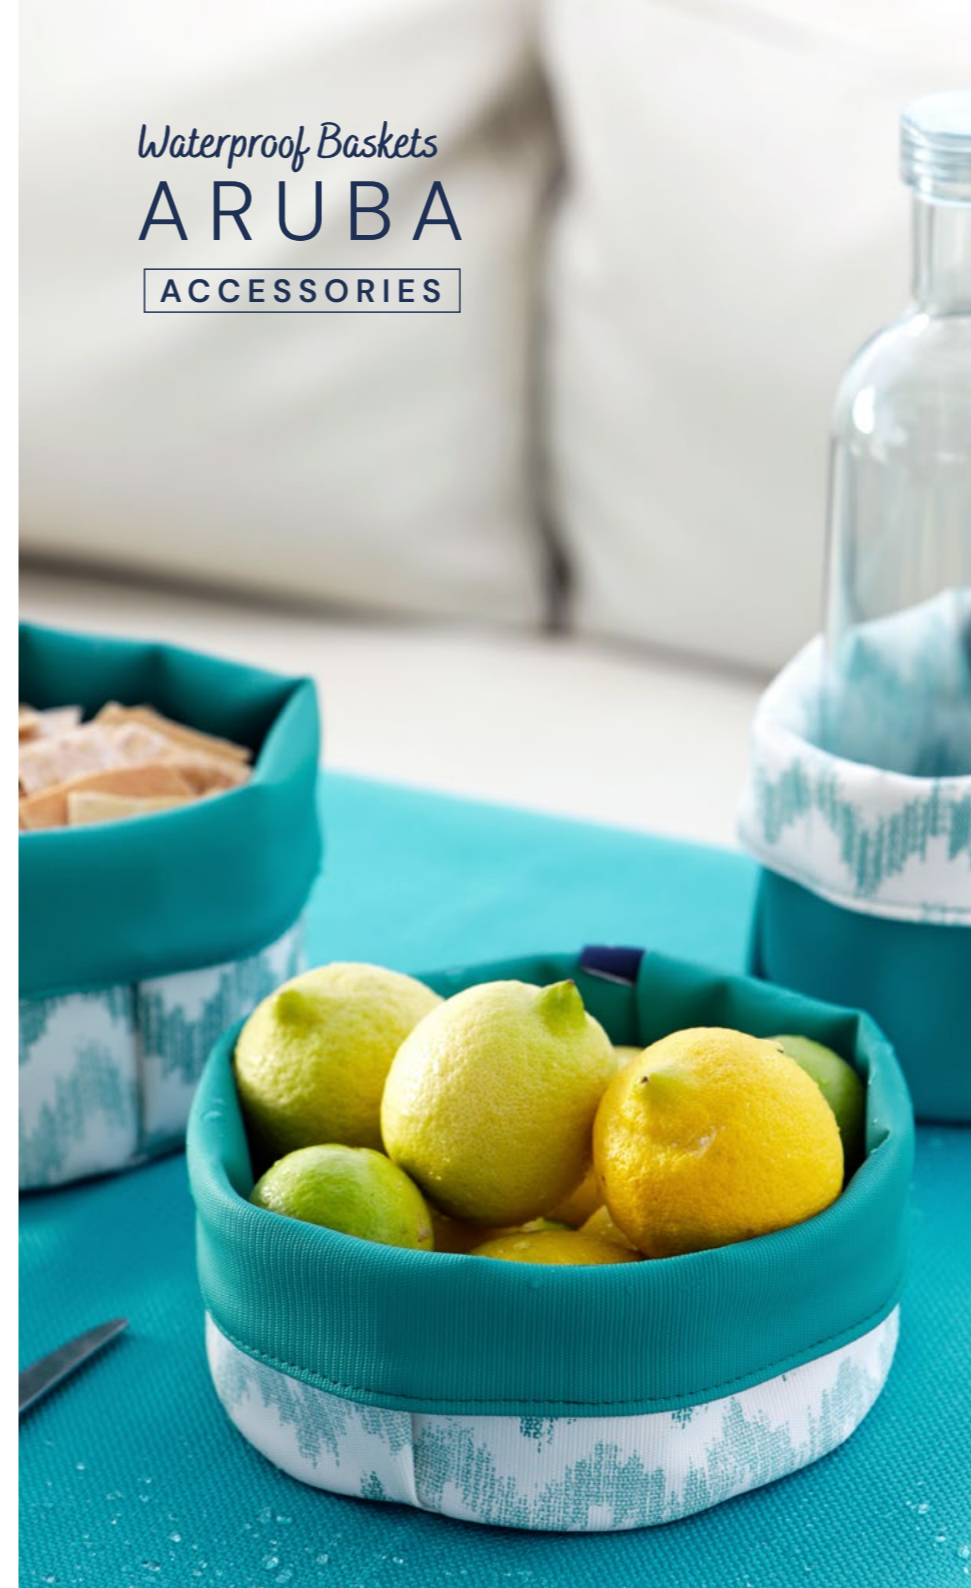

Waterproof Baskets
ARUBA

ACCESSORIES

- **30410** Basket S Acqua
- **30411** Basket M Acqua
- **30412** Basket L Acqua
- **30420** Basket S Sand
- **30421** Basket M Sand
- **30422** Basket L Sand