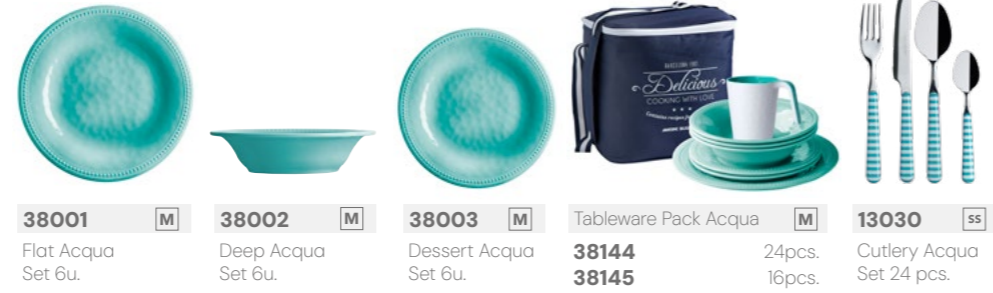

Mare & Acqua Tableware
HARMONY
MELAMINE