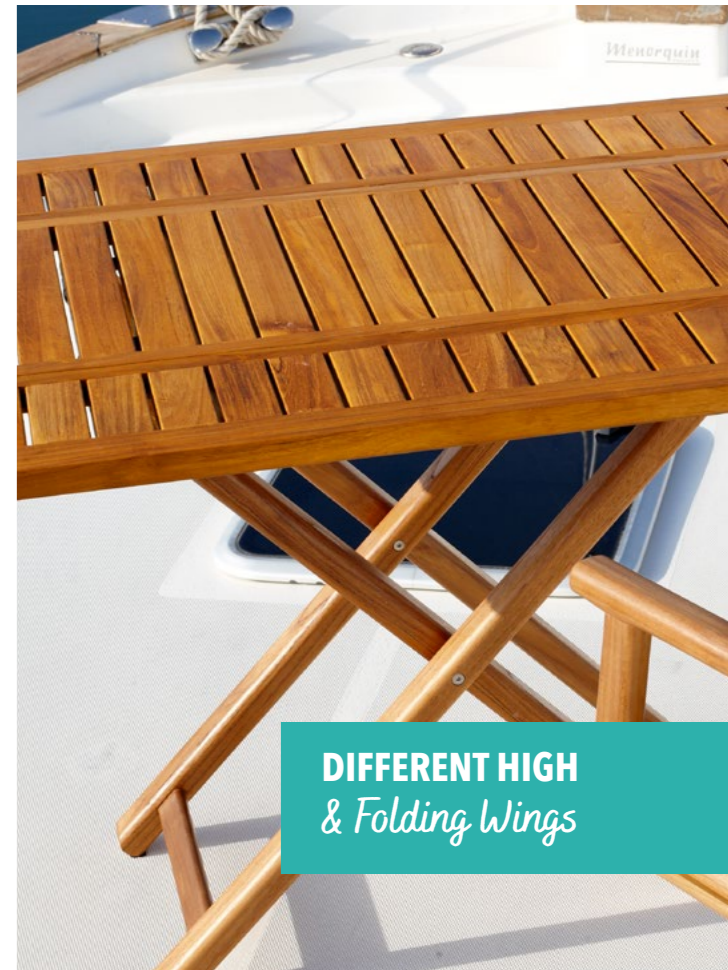

36cm 45cm

46cm

63022

Folding Table
80x60x75cm

63025

Folding Table with Wings
Wings Opened: 120x80cm - Wings Closed: 120x40cm
High: 60/75cm

DIFFERENT HIGH
& Folding Wings

Stainless Steel
WINDPROOF
ACCESSORIES