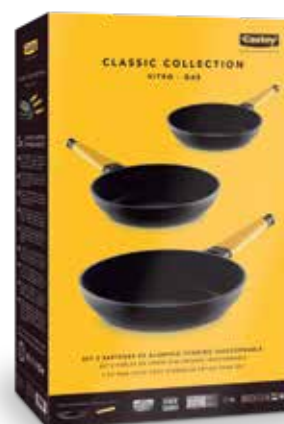

SET 3 SARTENES INDUCTION
Frying pan

REF. SET2-I1 Ø 20, 24 y 28cm
EAN: 8436586529796

REF. SET2-I2 Ø 24, 26 y 28cm
EAN: 8436005066161

REF. SET2-I3 Ø 18, 22 y 26cm
EAN: 8436586529789

SET 3 SARTENES CLASSIC
Frying pan