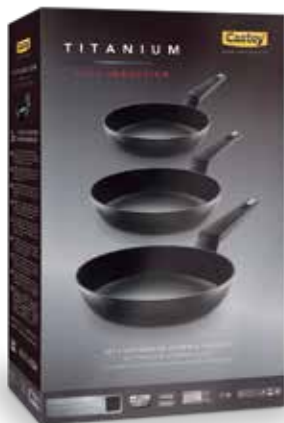

REF. SET8-1 Ø 20, 24 y 28cm
EAN: 8436586529802

REF. SET8-2 Ø 24, 26 y 28cm
EAN: 8436005061463

REF. SET8-4 Ø 22, 26 y 30cm
EAN: 8436586529819

SET 3 SARTENES FUNDIX
Frying pan

REF. F5-K1	Ø 18, 22 y 26cm	REF. F5-K2	Ø 20, 24 y 28cm
EAN: 8436005066284		EAN: 8436005062897	
	📦 1		📦 1
REF. F5-K3	Ø 22, 26 y 28cm		
EAN: 8436586520847			
	📦 1		